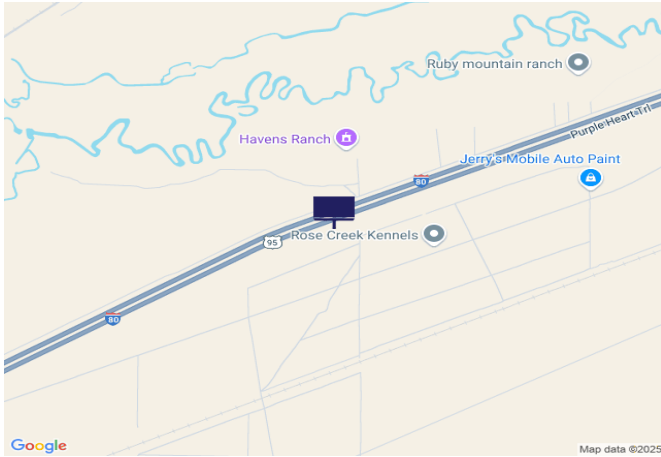

## IR80/US95, 3.1 mi W of W Winnemucca Blvd Exit 173

**Location Description :** Interstate Route 80/U.S. Route 95, 3.1 miles West of West Winnemucca Boulevard Exit 173

**Traffic Direction :** Eastbound

**Monthly Viewers :** 143,520

**Size :** 14' x 48'

**City:** Winnemucca

**County:** Humboldt

**Zip:** 89445

**GPS :** 40.911594, -117.85418

**Mile Post :** 170.3

**Read :** Right

**Illumination :** No