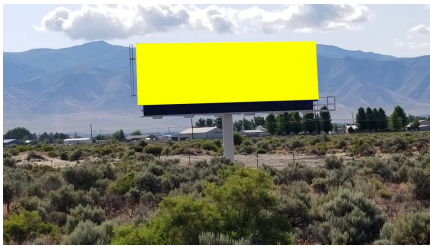

FOR MORE INFORMATION CONTACT ROBERT KENNERSON, SALES AGENT

(775) 835-3825

Additional Locations Available