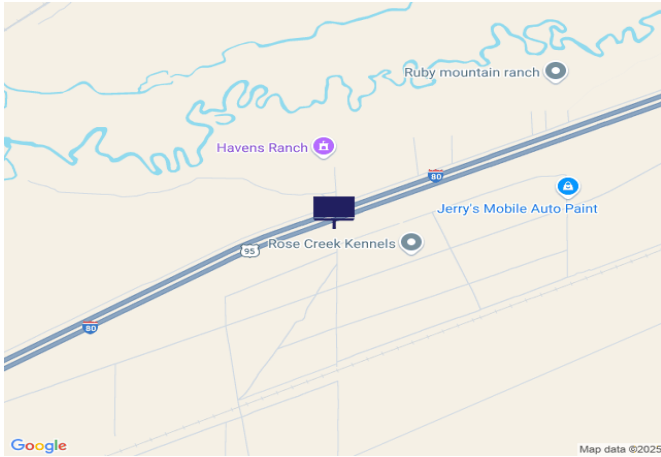

## IR80/US95, 3.0 mi W of W Winnemucca Blvd Exit 173

**Location Description :** Interstate Route 80/U.S. Route 95, 3.0 miles West of West Winnemucca Boulevard Exit 173

**Traffic Direction :** Eastbound

**Monthly Viewers :** 143,520

**Size :** 14' x 48'

**City:** Winnemucca

**County:** Humboldt

**Zip:** 89445

**GPS :** 40.91219, -117.852313

**Mile Post :** 170.4

**Read :** Right

**Illumination :** No