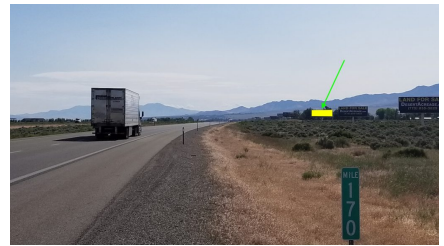

FOR MORE INFORMATION CONTACT ROBERT KENNERSON, SALES AGENT

(775) 835-3825

Additional Locations Available