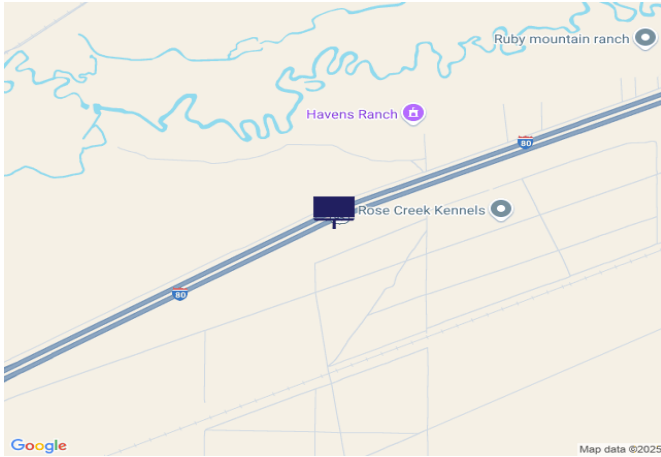

## IR80/US95, 3.3 mi W of W Winnemucca Blvd Exit 173

**Location Description :** Interstate Route 80/U.S. Route 95, 3.3 miles West of W Winnemucca Boulevard Exit 173

**Traffic Direction :** Eastbound

**Monthly Viewers :** 143,520

**Size :** 14' x 48'

**City:** Winnemucca

**County:** Humboldt

**Zip:** 89445

**GPS :** 40.909673, -117.859748

**Mile Post :** 169.9

**Read :** Right

**Illumination :** No