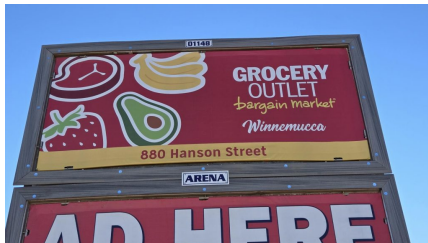

FOR MORE INFORMATION CONTACT ROBERT KENNERSON, SALES AGENT

(775) 835-3825

Additional Locations Available