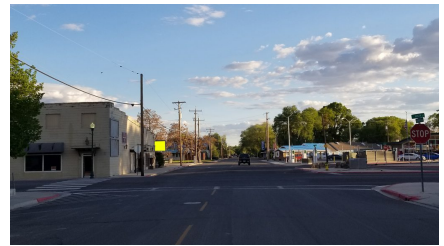

FOR MORE INFORMATION CONTACT ROBERT KENNERSON, SALES AGENT

(775) 835-3825

Additional Locations Available