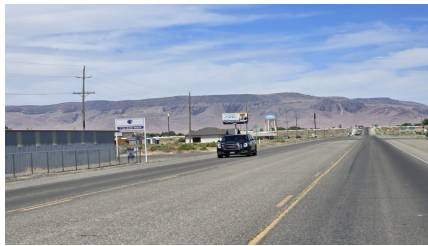

FOR MORE INFORMATION CONTACT ROBERT KENNERSON, SALES AGENT

(775) 835-3825

Additional Locations Available