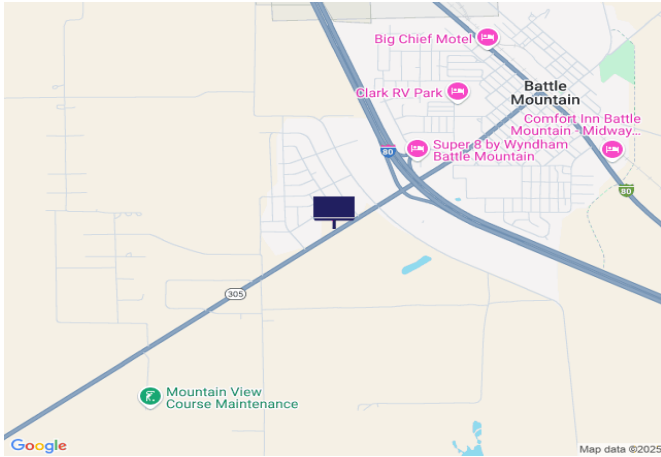

S Broad St (SR 305), 2500' SW of IR80

Location Description : South Broad Street (State Route 305), 2500 feet Southwest of Interstate Route 80

Traffic Direction : Northbound

Monthly Viewers : 41,400

Size : 8' x 16'

City: Battle Mountain

County: Lander

Zip: 89820

GPS : 40.63178, -116.951845

Mile Post : LA-87.2

Read : Left

Illumination : No

Inventory: 01129