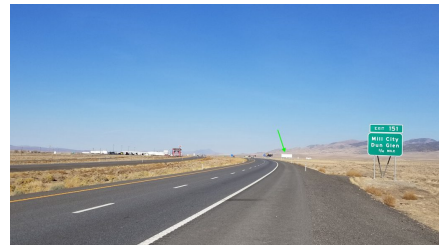

FOR MORE INFORMATION CONTACT ROBERT KENNERSON, SALES AGENT

(775) 835-3825

Additional Locations Available