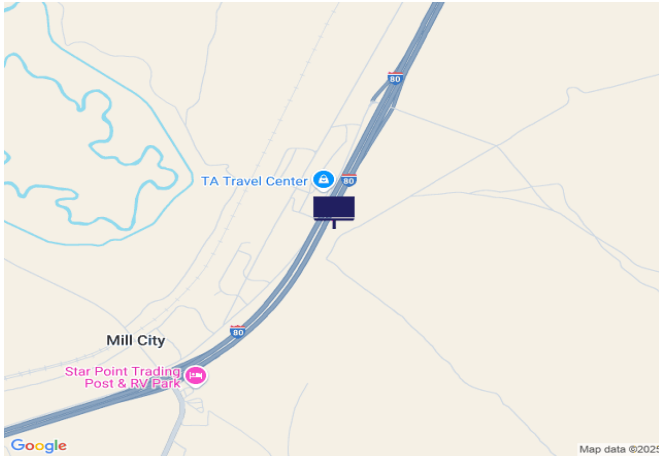

ARENA OUTDOOR ADVERTISING

IR80/US95, 1.0 mi E of SR400

Location Description : Interstate Route 80/U.S. Route 95, 1.0 miles East of State Route 400

Traffic Direction : Westbound

Monthly Viewers : 129,030

Size : 14' x 48'

City: Mill City

County: Pershing

Zip: 89418

GPS : 40.690371, -118.055091

Mile Post : 151.0

Read : Left

Illumination : No

Inventory: 01104