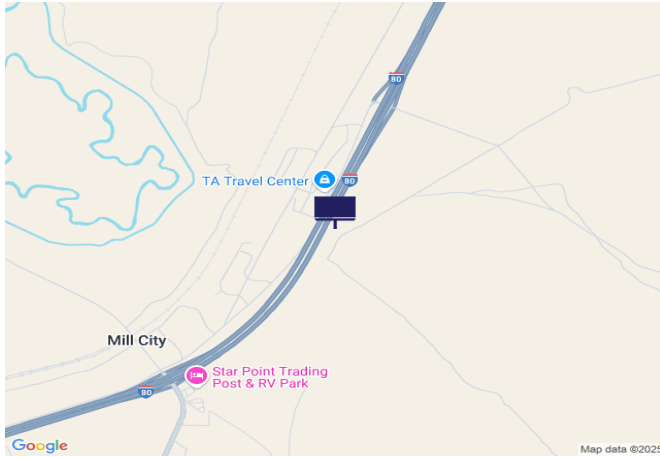

ARENA OUTDOOR ADVERTISING

IR80/US95, 1.0 mi E of SR400

Location Description : Interstate Route 80/U.S. Route 95, 1.0 miles East of State Route 400

Traffic Direction : Westbound

Monthly Viewers : 129,030

Size : 14' x 48'

City: Mill City

County: Pershing

Zip: 89418

GPS : 40.690371, -118.055091

Mile Post : 151.0

Read : Left

Illumination : No

Inventory: 01104