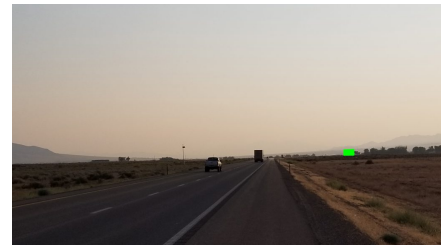

FOR MORE INFORMATION CONTACT ROBERT KENNERSON, SALES AGENT

(775) 835-3825

Additional Locations Available