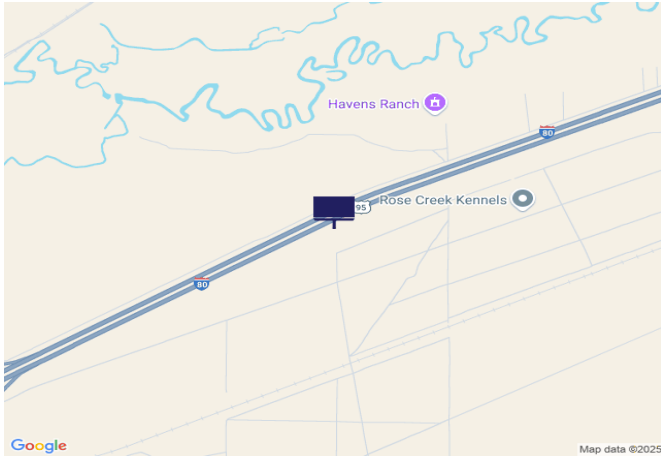

IR80/US95, 100' W of Herschell Rd

Location Description : Interstate Route 80/U.S. Route 95, 100 feet West of Herschell Road

Traffic Direction : Eastbound

Monthly Viewers : 143,520

Size : 16' x 28'

City: Winnemucca

County: Humboldt

Zip: 89445

GPS : 40.908913, -117.861617

Mile Post : 169.8

Read : Right

Illumination : No

Inventory: 01107

Availability : Occupied