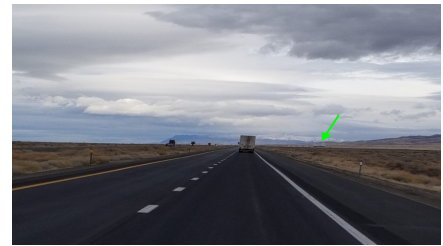

FOR MORE INFORMATION CONTACT ROBERT KENNERSON, SALES AGENT

(775) 835-3825

Additional Locations Available