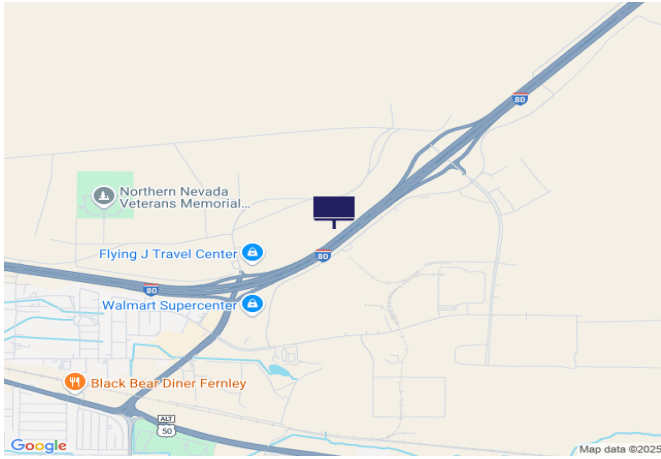

IR80, 0.5 mi E of Truck Inn Way

Location Description : Interstate Route 80/U.S. Route 95, 0.5 mi East of Truck Inn Way

Traffic Direction : Westbound

Monthly Viewers : 198,720

Size : 14' x 48'

City: Fernley

County: Lyon

Zip: 89408

GPS : 39.617753, -119.210027

Mile Post : 49.3

Read : Right

Illumination : No

Inventory : 01067

Availability : Occupied