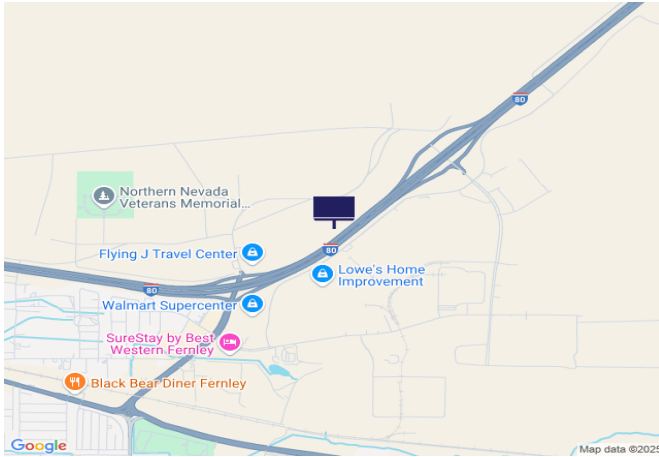

IR80, 0.5 mi E of Truck Inn Way

Location Description : Interstate Route 80/U.S. Route 95, 0.5 mi East of Truck Inn Way

Traffic Direction : Westbound

Monthly Viewers : 198,720

Size : 14' x 48'

City: Fernley

County: Lyon

Zip: 89408

GPS : 39.617753, -119.210027

Mile Post : 49.3

Read : Right

Illumination : No

Inventory : 01067

Availability : Occupied