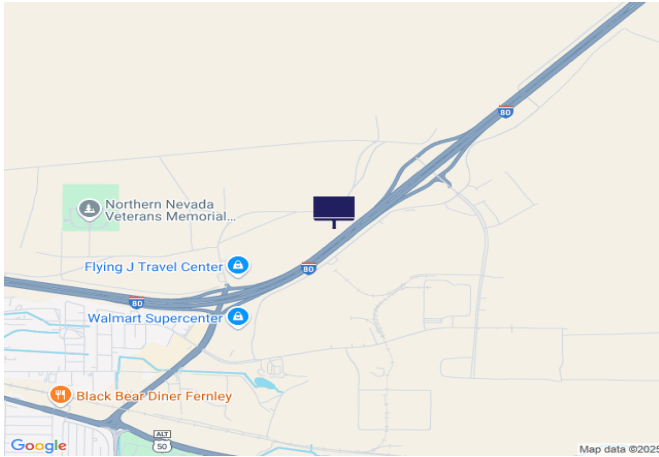

ARENA OUTDOOR ADVERTISING

IR80, 0.6 mi E of Truck Inn Way

Location Description : Interstate Route 80/U.S. Route 95, 0.6 mi East of Truck Inn Way

Traffic Direction : Westbound

Monthly Viewers : 198,720

Size : 14' x 48'

City: Fernley

County: Lyon

Zip: 89408

GPS : 39.618695, -119.208756

Mile Post : 49.4

Read : Right

Illumination : Yes

Inventory: 01068