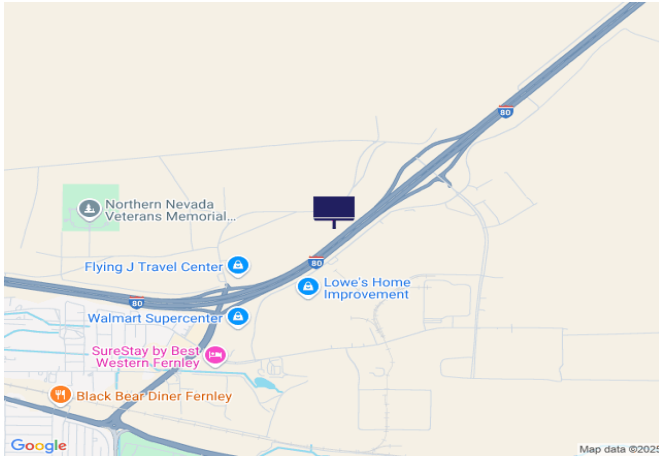

## IR80, 0.6 mi E of Truck Inn Way

**Location Description :** Interstate Route 80/U.S. Route 95, 0.6 mi East of Truck Inn Way

**Traffic Direction :** Westbound

**Monthly Viewers :** 198,720

**Size :** 14' x 48'

**City:** Fernley

**County:** Lyon

**Zip:** 89408

**GPS :** 39.618695, -119.208756

**Mile Post :** 49.4

**Read :** Right

**Illumination :** Yes

**Inventory:** 01068