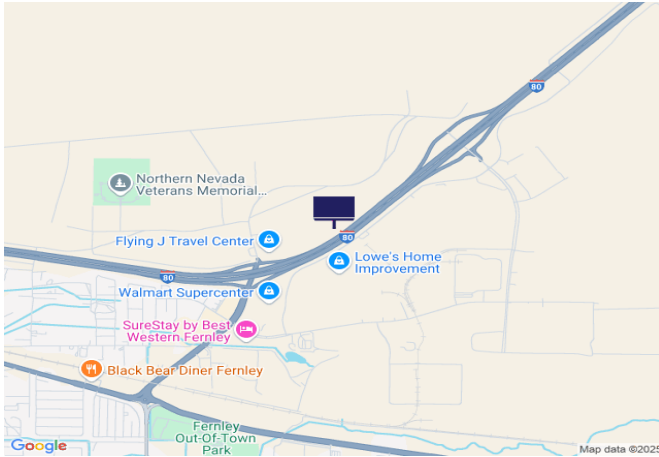

IR80, 2000' E of Truck Inn Way

Location Description : Interstate Route 80/U.S. Route 95, 2000 feet East of Truck Inn Way

Traffic Direction : Westbound

Monthly Viewers : 198,720

Size : 10' x 44'

City: Fernley

County: Lyon

Zip: 89408

GPS : 39.616741, -119.211347

Mile Post : 49.2

Read : Right

Illumination : Yes

Inventory: 01066

Availability : Occupied