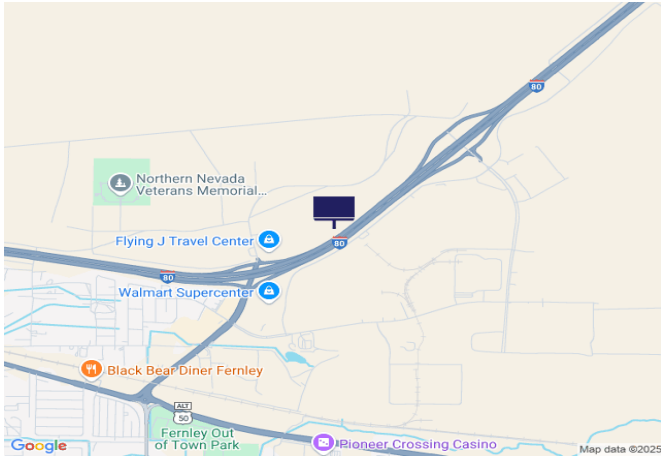

IR80, 2000' E of Truck Inn Way

Location Description : Interstate Route 80/U.S. Route 95, 2000 feet East of Truck Inn Way
Traffic Direction : Westbound
Monthly Viewers : 198,720
Size : 10' x 44'
City: Fernley
County: Lyon
Zip: 89408
GPS : 39.616741, -119.211347
Mile Post : 49.2
Read : Right
Illumination : Yes
Inventory: 01066
Availability : Occupied