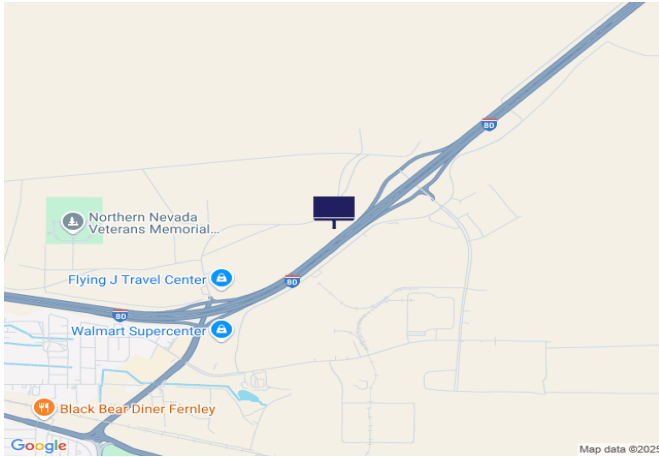

## IR80, 0.7 mi E of Truck Inn Way

**Location Description :** Interstate Route 80/U.S. Route 95, 0.7 mi East of Truck Inn Way

**Traffic Direction :** Westbound

**Monthly Viewers :** 132,480

**Size :** 16.25' x 48'

**City:** Fernley

**County:** Lyon

**Zip:** 89408

**GPS :** 39.619724, -119.207377

**Mile Post :** 49.5

**Read :** Right

**Illumination :** No

**Inventory:** 01069