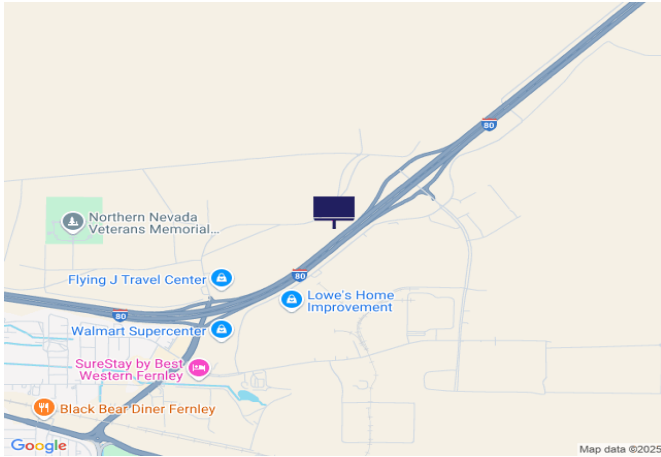

IR80, 0.7 mi E of Truck Inn Way

Location Description : Interstate Route 80/U.S. Route 95, 0.7 mi East of Truck Inn Way

Traffic Direction : Westbound

Monthly Viewers : 132,480

Size : 16.25' x 48'

City: Fernley

County: Lyon

Zip: 89408

GPS : 39.619724, -119.207377

Mile Post : 49.5

Read : Right

Illumination : No

Inventory: 01069

Availability : Occupied