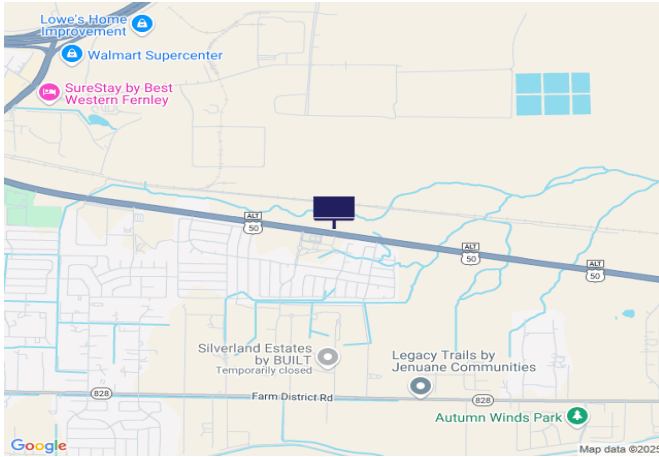

## US50A, 1000' W of Jessica Ln

**Location Description :** U.S. Route 50A, 1000 feet West of Jessica Lane  
**Traffic Direction :** Eastbound  
**Monthly Viewers :** 173,880  
**Size :** 15' x 50'  
**City:** Fernley  
**County:** Lyon  
**Zip:** 89408  
**GPS :** 39.598429, -119.194976  
**Mile Post :** 1.8  
**Read :** Left  
**Illumination :** No  
**Inventory:** 01071  
**Availability :** Occupied