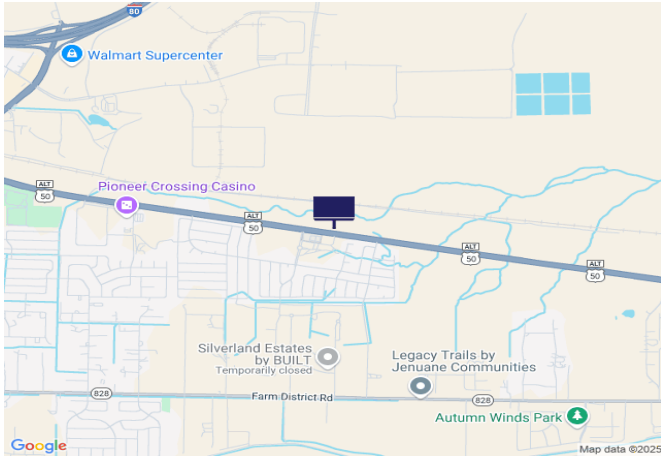

ARENA OUTDOOR ADVERTISING

US50A, 700' E of Nevada Pacific Blvd

Location Description : U.S. Route 50A, 700 feet East of Nevada Pacific Boulevard

Traffic Direction : Westbound

Monthly Viewers : 173,880

Size : 14' x 48'

City: Fernley

County: Lyon

Zip: 89408

GPS : 39.598429, -119.194976

Mile Post : 1.8

Read : Right

Illumination : No

Inventory : 01070