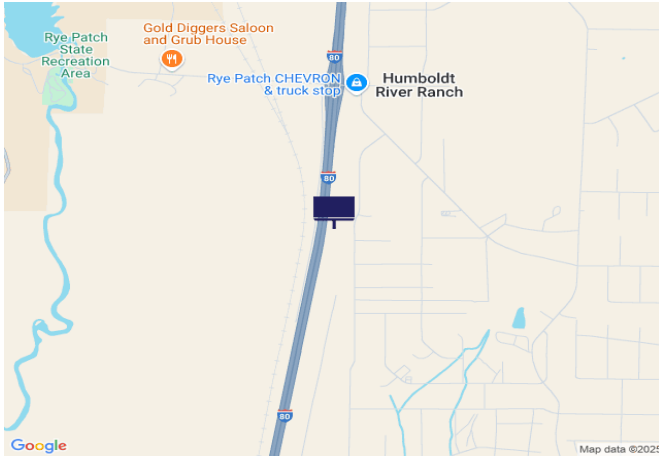

## IR80/US95, 8.6 mi E of Cosgrave Exit 118

**Location Description :** Interstate Route 80/U.S. Route 95, 8.6 miles East of Cosgrave Exit 118

**Traffic Direction :** Westbound

**Monthly Viewers :** 200,790

**Size :** 14' x 48'

**City:** Rye Patch

**County:** Pershing

**Zip:** 89419

**GPS :** 40.456203, -118.285067

**Mile Post :** 128.5

**Read :** Left

**Illumination :** Yes