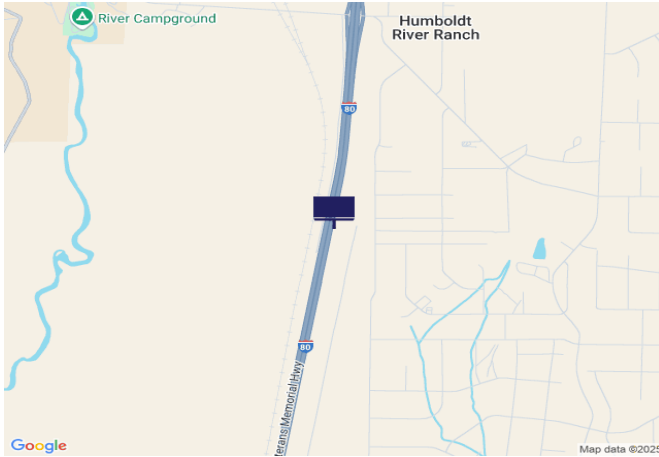

## IR80/US95, 1.1 mi S of Rye Patch Reservoir Rd

**Location Description :** Interstate Route 80/U.S. Route 95, 1.1 miles South of Rye Patch Reservoir Road

**Traffic Direction :** Eastbound

**Monthly Viewers :** 200,790

**Size :** 14' x 48'

**City:** Rye Patch

**County:** Pershing

**Zip:** 89419

**GPS :** 40.450915, -118.286802

**Mile Post :** 128.1

**Read :** Right

**Illumination :** Yes