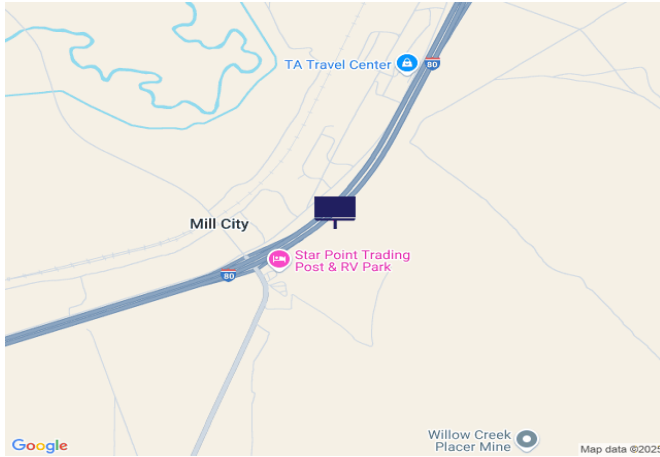

## IR80/US95, 1.4 mi W of Dun Glen Rd

**Location Description :** Interstate Route 80/U.S. Route 95, 1.4 Miles West of Dun Glen Road

**Traffic Direction :** Eastbound

**Monthly Viewers :** 122,130

**Size :** 14' x 48'

**City:** Mill City

**County:** Pershing

**Zip:** 89418

**GPS :** 40.68152, -118.062015

**Mile Post :** 150

**Read :** Right

**Illumination :** No

**Inventory:** 01028